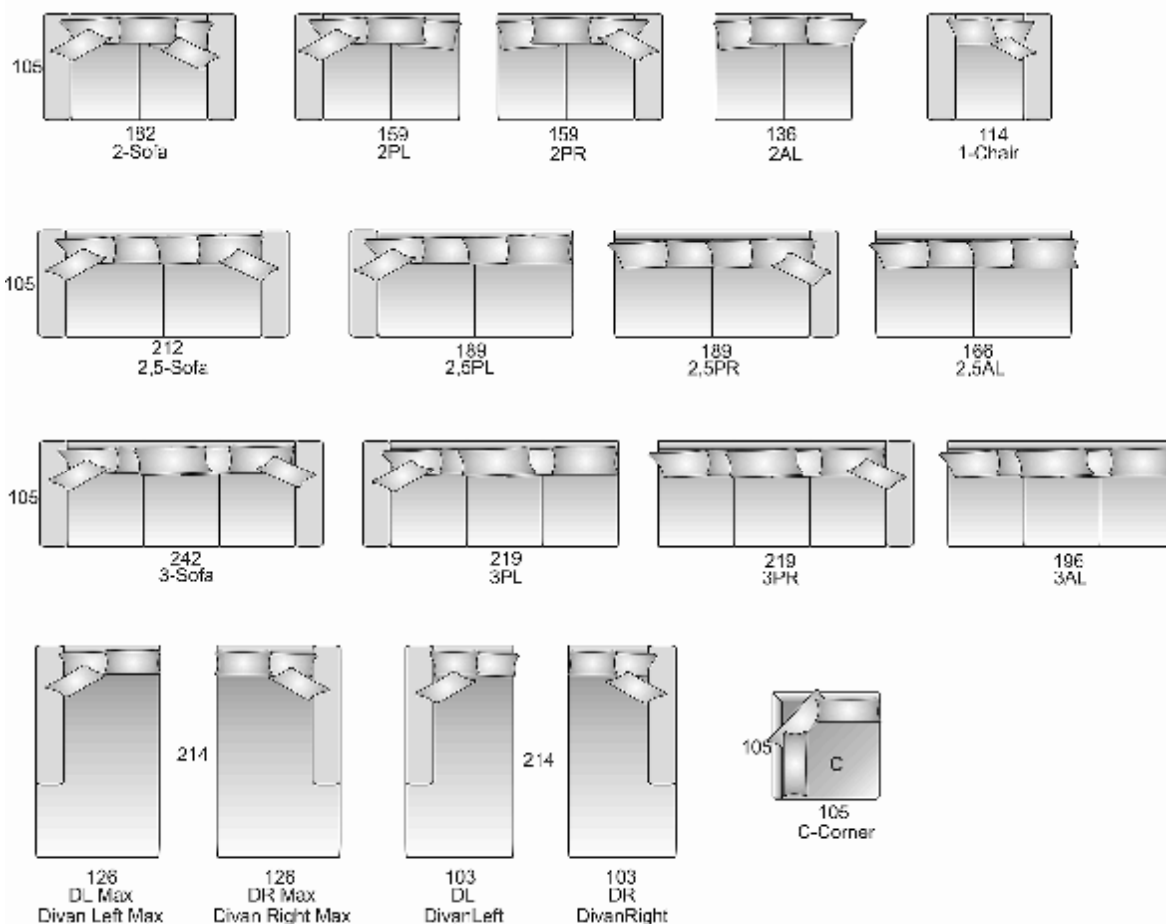

Montreal

Montreal 2,5 PL-C-2,5 AL-DR

Montreal

PRODUCT INFORMATION

MEASUREMENTS:*

	2,5 PL	C corner	2,5 AL	Divan
WIDTH	1890	1050	1660	1030
HEIGH	900	900	900	900
DEPTH	1050	1050	1050	2140

* Dimensions are approximate. Please allow tolerance of +/- 25mm.

other sizes available below on elements drawings

STANDARD:

Fixed upholstery.

Wooden legs.

SEAT:

Option 1: reversible seat cushions filled in with cold cure foam HR3032 with a layer of crumb foam and silicone fibre

Option 2: reversible seat cushions filled in with cold cure foam HR3032

BACK: loose cushions illed in with siliconed ibre

SMALL CUSHIONS: illed in with siliconed ibre

ELEMENTS:

Montreal

Montreal SB 2,5 PL-C-2,5 AL-DR
